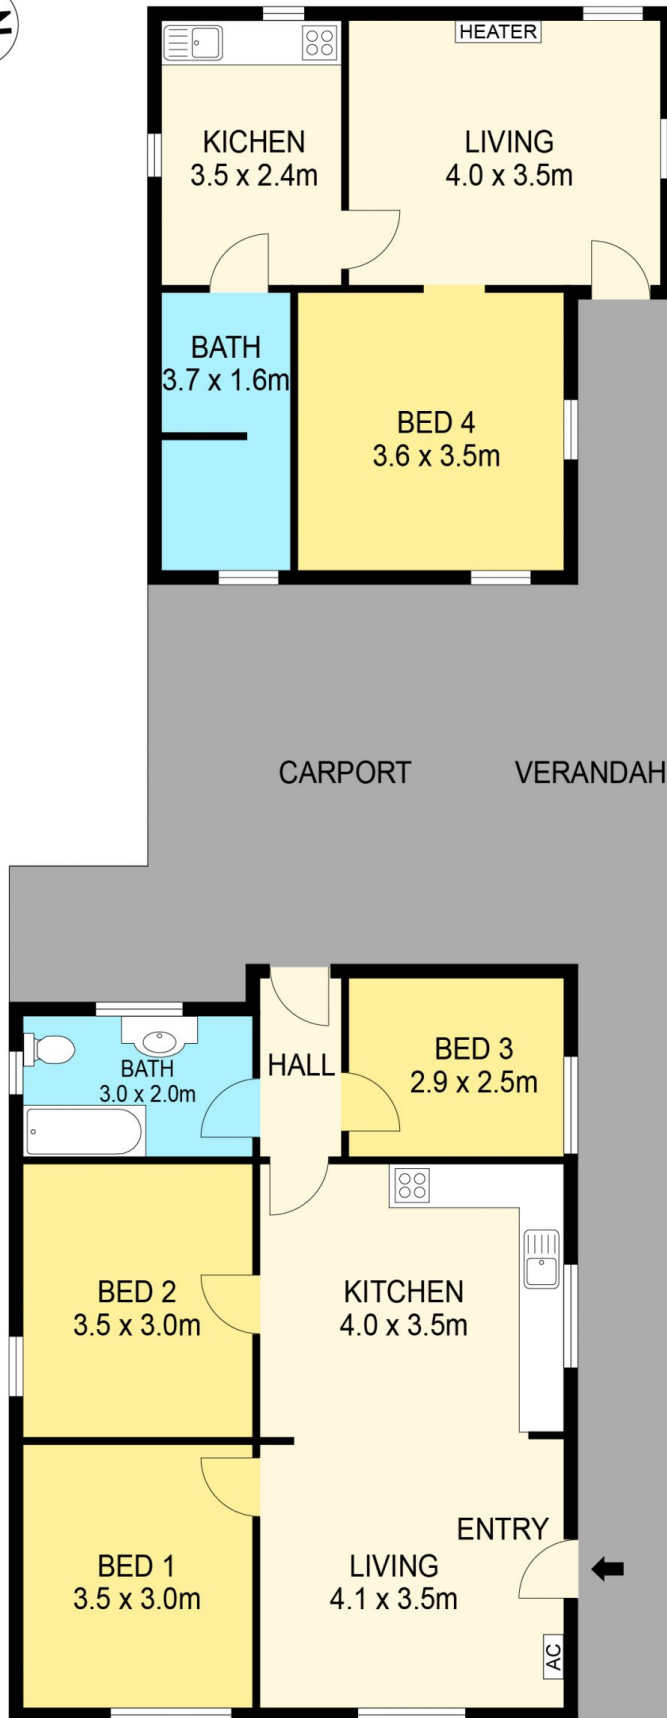

Land Size : 1018 sqm

View : <https://www.maryboroughballaratrealstate.com.au/sale/vic/ballarat-western-district/maryborough/residential/house/8023136>

Monte Reeves
03 5460 5100
0447 652 110

(NOT IN POSITION)

DISCLAIMER

PLANS SHOWN ARE FOR MARKETING PURPOSES ONLY. ALL DIMENSIONS ARE APPROXIMATE AND NOT TO SCALE. THEY ARE SUBJECT TO ERRORS AND INACCURACIES AND NO LIABILITY WILL BE ACCEPTED. INTERESTED PARTIES SHOULD MAKE THEIR OWN INQUIRES.