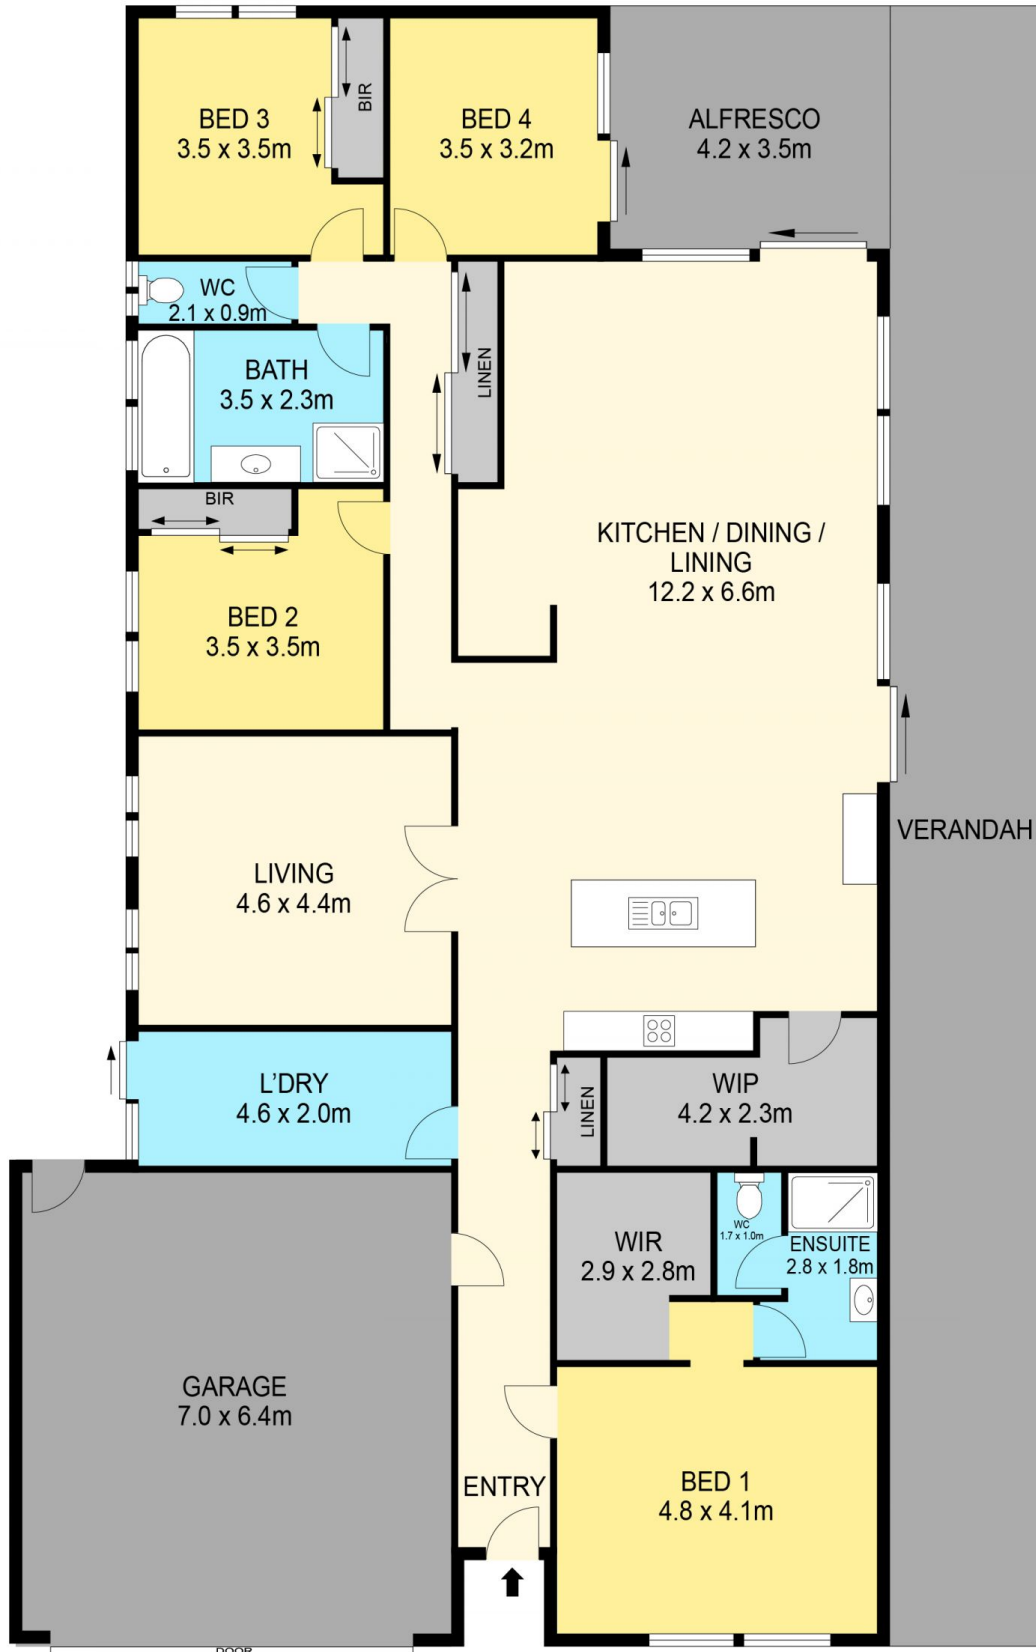

DISCLAIMER

PLANS SHOWN ARE FOR MARKETING PURPOSES ONLY, ALL DIMENSIONS ARE APPROXIMATE AND NOT TO SCALE. THEY ARE SUBJECT TO ERRORS AND INACCURACIES AND NO LIABILITY WILL BE ACCEPTED. INTERESTED PARTIES SHOULD MAKE THEIR OWN INQUIRES.

Maryborough